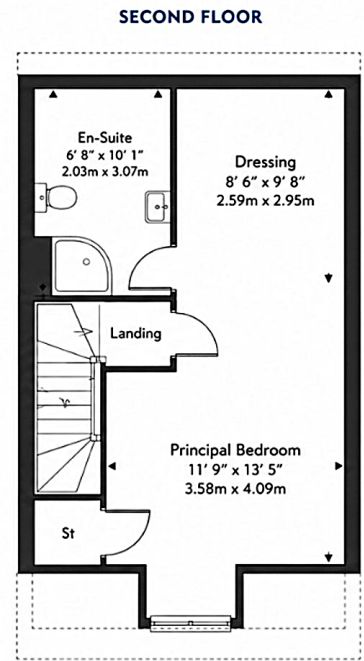

The council tax band is D.

The interior of this beautifully presented semi-detached townhouse comprises a fitted kitchen/dining room, spacious living room and cloakroom on the ground floor. The first floor consists of two generous double bedrooms and a family bathroom, while the second floor is dedicated to a master bedroom with dressing area and en-suite shower room. The exterior boasts a landscaped rear garden, perfect for enjoying the summer months, together with a hot tub area and a versatile office/summer house.

This exciting opportunity should not be missed! All enquiries can be made through Bettermove.

Total Floor Area: 1,324 sq ft (123 sq m) approx.

Energy Efficiency Rating		
	Current	Potential
<i>Very energy efficient - lower running costs</i>		
(92+) A		
(81-91) B	88	89
(69-80) C		
(55-68) D		
(39-54) E		
(21-38) F		
(1-20) G		
<i>Not energy efficient - higher running costs</i>		
England, Scotland & Wales		
EU Directive 2002/91/EC		