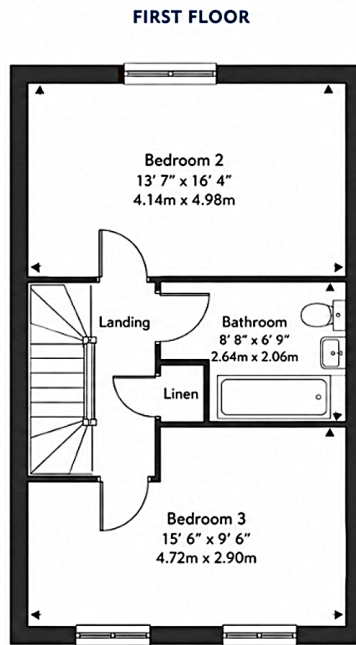

The council tax band is D.

The interior of this beautifully presented semi-detached townhouse comprises a fitted kitchen/dining room, spacious living room and cloakroom on the ground floor. The first floor consists of two generous double bedrooms and a family bathroom, while the second floor is dedicated to a master bedroom with dressing area and en-suite shower room. The exterior boasts a landscaped rear garden, perfect for enjoying the summer months, together with a hot tub area and a versatile office/summer house.

This exciting opportunity should not be missed! All enquiries can be made through Bettermove.

Total Floor Area: 1,324 sq ft (123 sq m) approx.

Energy Efficiency Rating		
	Current	Potential
<i>Very energy efficient - lower running costs</i>		
(92+) A		
(81-91) B	88	89
(69-80) C		
(55-68) D		
(39-54) E		
(21-38) F		
(1-20) G		
<i>Not energy efficient - higher running costs</i>		
England, Scotland & Wales		
EU Directive 2002/91/EC		