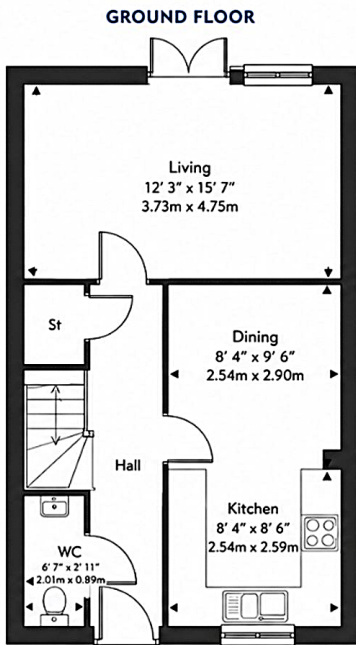

The council tax band is D.

The interior of this beautifully presented semi-detached townhouse comprises a fitted kitchen/dining room, spacious living room and cloakroom on the ground floor. The first floor consists of two generous double bedrooms and a family bathroom, while the second floor is dedicated to a master bedroom with dressing area and en-suite shower room. The exterior boasts a landscaped rear garden, perfect for enjoying the summer months, together with a hot tub area and a versatile office/summer house.

This exciting opportunity should not be missed! All enquiries can be made through Bettermove.

Total Floor Area: 1,324 sq ft (123 sq m) approx.

Energy Efficiency Rating		
	Current	Potential
<i>Very energy efficient - lower running costs</i>		
(92+) A		
(81-91) B	88	89
(69-80) C		
(55-68) D		
(39-54) E		
(21-38) F		
(1-20) G		
<i>Not energy efficient - higher running costs</i>		
England, Scotland & Wales		
EU Directive 2002/91/EC		