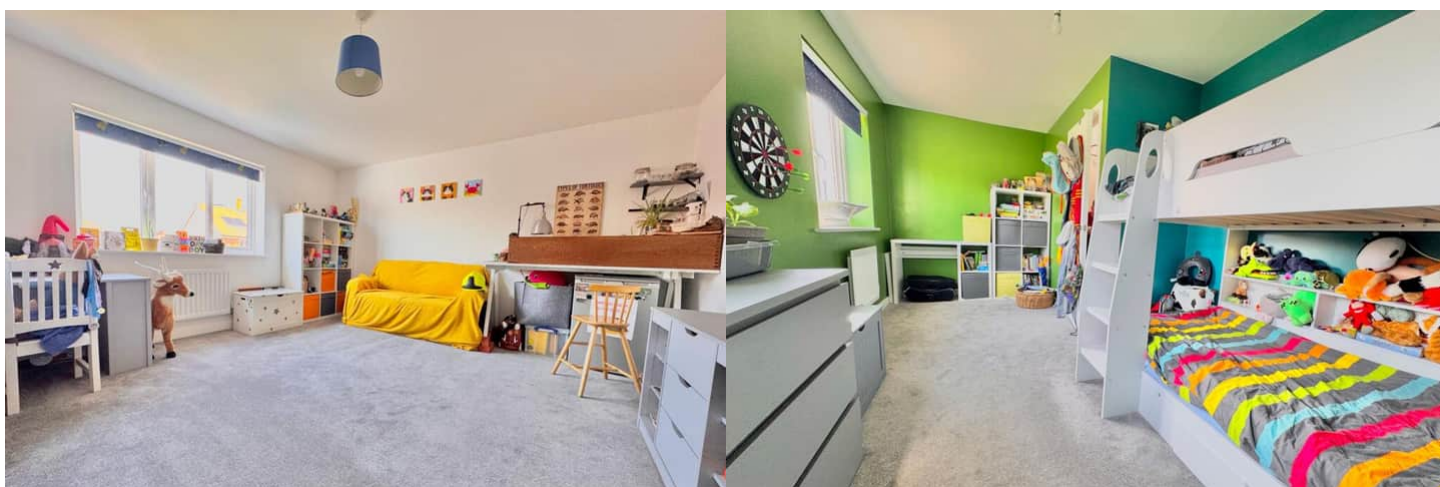

Corncrake Close Hampshire

Bettermove are proud to present this 3 bedroom semi-detached house in Botley.

This property benefits from double glazing, and gas central heating throughout, with off road parking available via the driveway and garage.

The council tax band is D.

The interior of this beautifully presented semi-detached townhouse comprises a fitted kitchen/dining room, spacious living room and cloakroom on the ground floor. The first floor consists of two generous double bedrooms and a family bathroom, while the second floor is dedicated to a master bedroom with dressing area and en-suite shower room. The exterior boasts a landscaped rear garden, perfect for enjoying the summer months, together with a hot tub area and a versatile office/summer house.

Located in the sought after village of Botley, Hampshire, the property is close to a range of amenities, including shops, supermarkets, restaurants, pubs, and schools. Excellent transport links can be found from Hedge End train station, a variety of local bus routes, and quick access to the M27.

This exciting opportunity should not be missed! All enquiries can be made through Bettermove.