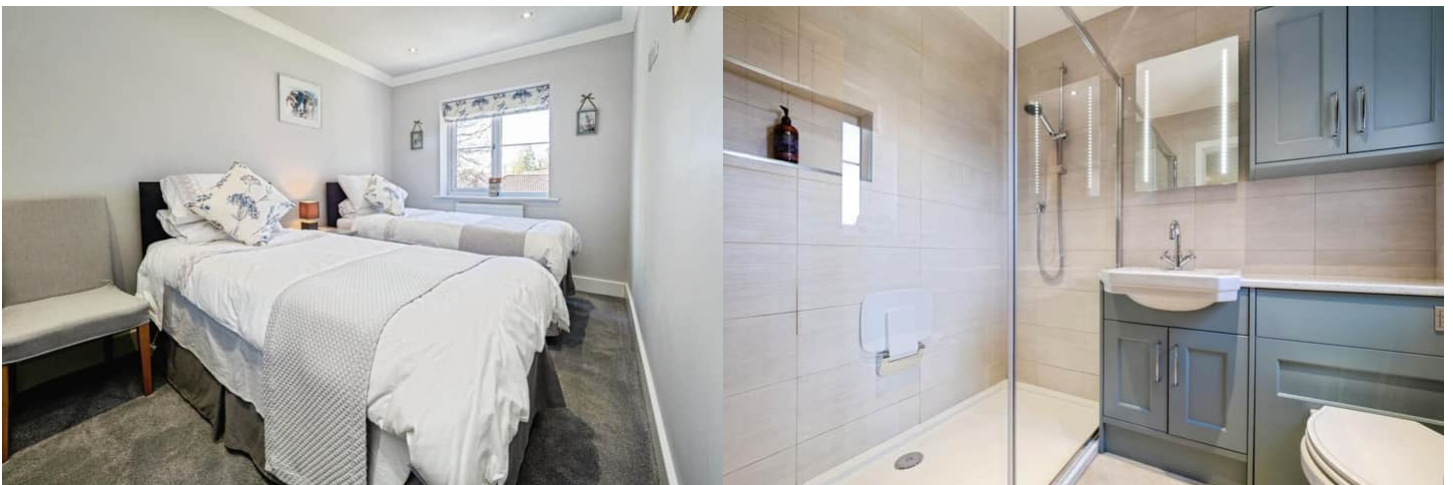

Blanchard Close Drifffield

Bettermove are proud to present this 4 bedroom Detached House in the sought after area of Beeford.

The property benefits from double glazing, gas central heating throughout and has off street parking available via the driveway. The council tax band is E.

The interior of this beautifully presented property comprises a spacious living room, open plan kitchen & dining area, utility room and a convenient WC on the ground floor. The first floor consists of 4 bedrooms with two ensuite bathrooms and the family bathroom. The exterior boasts a private rear garden featuring a summerhouse with power and light, perfect for enjoying the summer months.

Situated in the sought-after village of Beeford, this property benefits from a range of local amenities, including a village store, post office, public houses and community facilities. The nearby towns of Drifffield and Bridlington offer an extensive selection of shops, supermarkets, restaurants and leisure amenities. The village is well positioned on the A165, providing excellent road links to the Yorkshire coast, Hull and the wider East Riding region.

This exciting opportunity should not be missed! All enquiries can be made through Bettermove on 0330 004 0050.