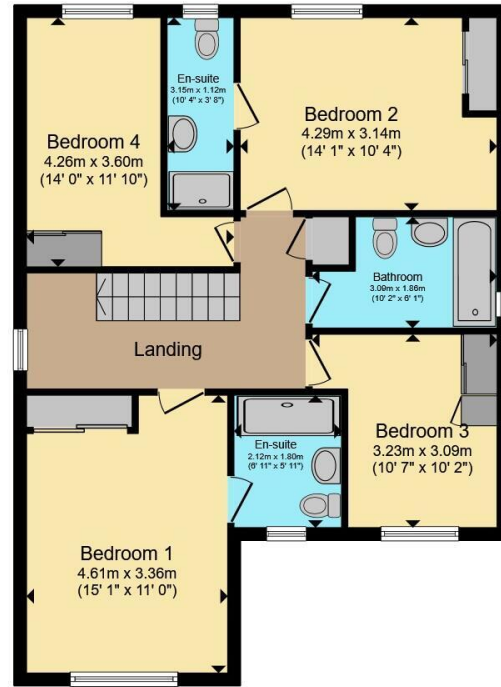

The property benefits from double glazing, gas central heating throughout and has off street parking available via the driveway. The council tax band is E.

The interior of this beautifully presented property comprises a spacious living room, open plan kitchen & dining area, utility room and a convenient WC on the ground floor. The first floor consists of 4 bedrooms with two ensuite bathrooms and the family bathroom. The exterior boasts a private rear garden featuring a summerhouse with power and light, perfect for enjoying the summer months.

This exciting opportunity should not be missed! All enquiries can be made through Bettermove on 0330 004 0050.

Ground Floor

First Floor

Total floor area 147.8 m² (1,591 sq.ft.) approx

This floor plan is for illustrative purposes only. It is not drawn to scale. Any measurements, floor areas (including any total floor area), openings and orientation are approximate. No details are guaranteed, they cannot be relied upon for any purpose and they do not form part of any agreement. No liability is taken for any error, omission or misstatement. A party must rely upon its own inspection(s). Powered by www.focalagent.com