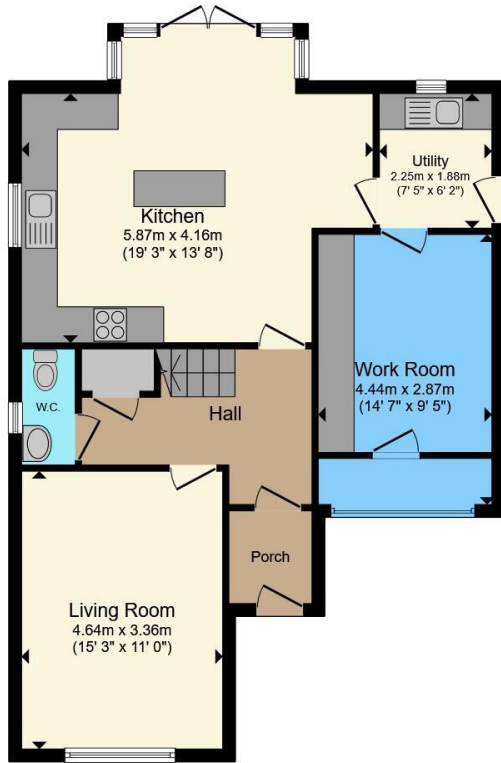

The property benefits from double glazing, gas central heating throughout and has off street parking available via the driveway. The council tax band is E.

The interior of this beautifully presented property comprises a spacious living room, open plan kitchen & dining area, utility room and a convenient WC on the ground floor. The first floor consists of 4 bedrooms with two ensuite bathrooms and the family bathroom. The exterior boasts a private rear garden featuring a summerhouse with power and light, perfect for enjoying the summer months.

This exciting opportunity should not be missed! All enquiries can be made through Bettermove on 0330 004 0050.

Ground Floor

First Floor

Total floor area 147.8 m² (1,591 sq.ft.) approx

This floor plan is for illustrative purposes only. It is not drawn to scale. Any measurements, floor areas (including any total floor area), openings and orientation are approximate. No details are guaranteed, they cannot be relied upon for any purpose and they do not form part of any agreement. No liability is taken for any error, omission or misstatement. A party must rely upon its own inspection(s). Powered by www.focalagent.com