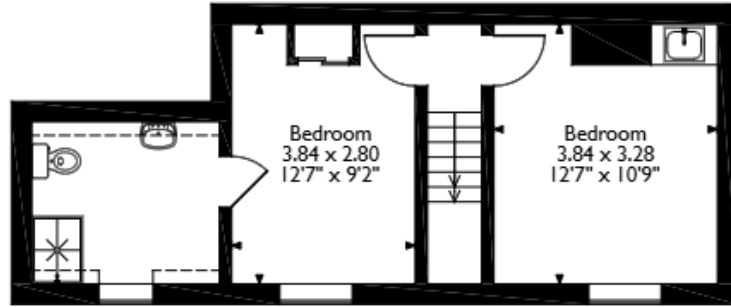

The property benefits from double glazing, and oil heating throughout, with on street parking available nearby.

The council tax band is A.

The interior of this well presented property comprises a spacious living room, dining room, fitted kitchen, WC and shower room on the ground floor. The first floor consists of two double bedrooms, with one en-suite shower room.

This exciting opportunity should not be missed. All enquiries can be made through Bettermove.

Melrose Terrace, Great Yarmouth, Norfolk
 Approximate Gross Internal Area
 81 Sq M/872 Sq Ft

First Floor

Ground Floor