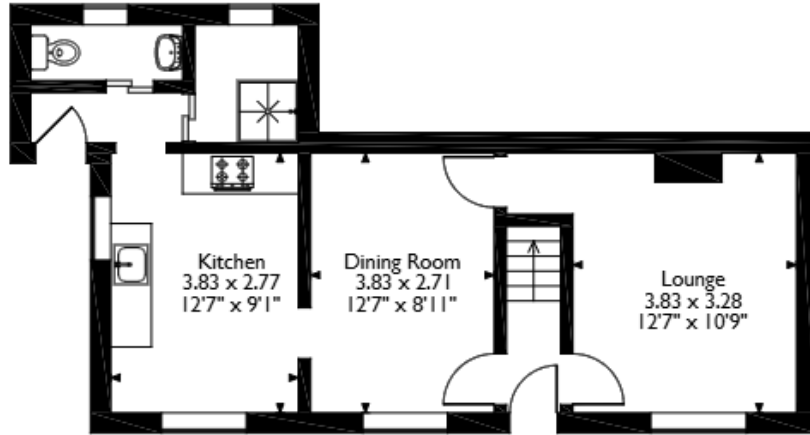

The property benefits from double glazing, and oil heating throughout, with on street parking available nearby.

The council tax band is A.

The interior of this well presented property comprises a spacious living room, dining room, fitted kitchen, WC and shower room on the ground floor. The first floor consists of two double bedrooms, with one en-suite shower room.

This exciting opportunity should not be missed. All enquiries can be made through Bettermove.

Melrose Terrace, Great Yarmouth, Norfolk
 Approximate Gross Internal Area
 81 Sq M/872 Sq Ft

First Floor

Ground Floor