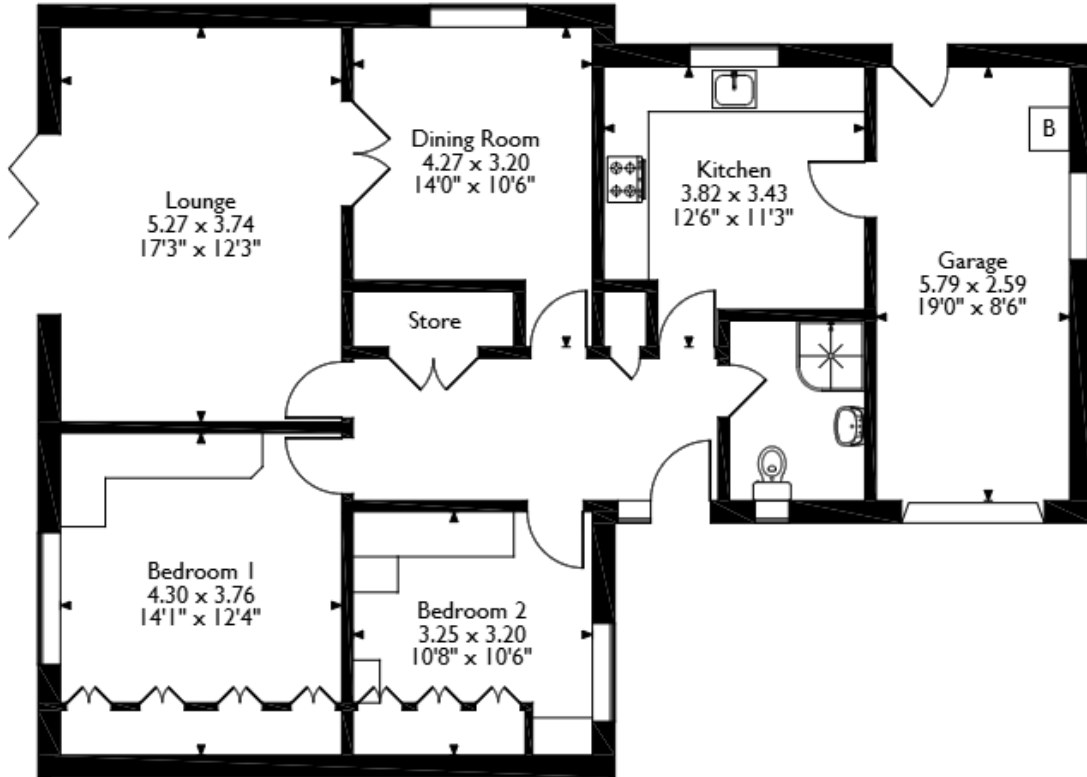

The council tax band is D.

The interior of this well presented property comprises a spacious living room, with bi-fold door, dining room, modern fitted kitchen, with access to the garage, two double bedrooms, and a shower room. The exterior boasts a private rear garden, with both patio and lawn areas, perfect for enjoying the summer months.

This exciting opportunity should not be missed! All enquiries can be made though Bettermove.

Oakwood Close, Hatton, Derby, Derbyshire
 Approximate Gross Internal Area
 106 Sq M/1141 Sq Ft

Please note that the location of doors, windows and other items are approximate and this floorplan is to be used for illustrative purposes only. Unauthorized reproduction is prohibited.