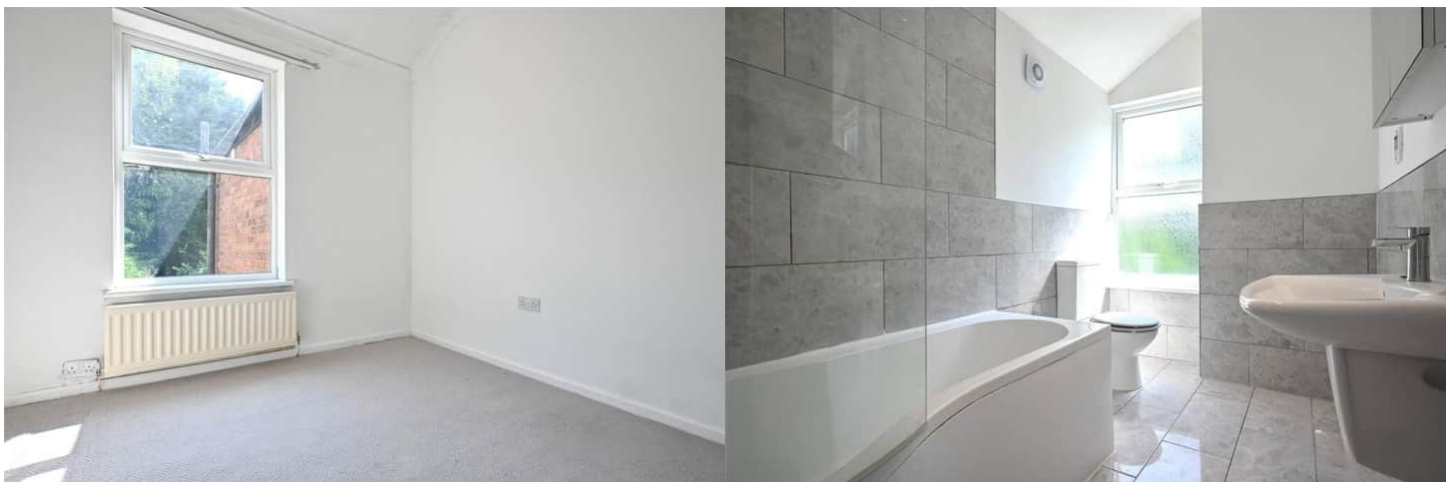

Milcote Road Smethwick

Bettermove are proud to present this 2 bed terraced house in Smethwick. Available with no forward chain.

The property is currently tenanted and it will be sold with tenants in situ for immediate investment. Rental yields can be obtained through Bettermove.

The property benefits from double glazing, and gas central heating throughout, with off street parking available.

The council tax band is B.

The interior of this beautifully presented property comprises a spacious living room and fitted kitchen and dining area on the ground floor. The first floor consists of 2 bedrooms and the family bathroom. The exterior boasts a private rear garden, perfect for enjoying the summer months.

Located in the popular town of Smethwick, the property is close to a range of amenities, including shops, supermarkets, restaurants and pubs. Excellent transport connections can be found from Smethwick Rolfe Street train station, various bus routes and the M5.

This exciting opportunity should not be missed. All enquiries can be made through Bettermove