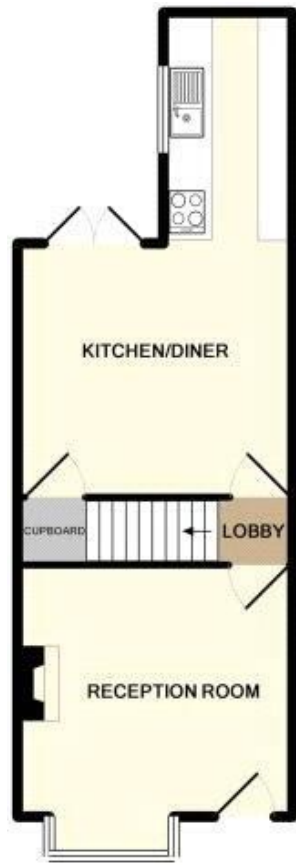

The council tax band is B.

The interior of this beautifully presented property comprises a spacious living room and fitted kitchen and dining area on the ground floor. The first floor consists of 2 bedrooms and the family bathroom. The exterior boasts a private rear garden, perfect for enjoying the summer months.

This exciting opportunity should not be missed. All enquiries can be made through Bettermove

GROUND FLOOR

1ST FLOOR

TOTAL APPROX. FLOOR AREA 786 SQ.FT. (73.0 SQ.M.)
 Measurements are approximate. Not to scale. Illustrative purposes only.
 Made with Metropix ©2017