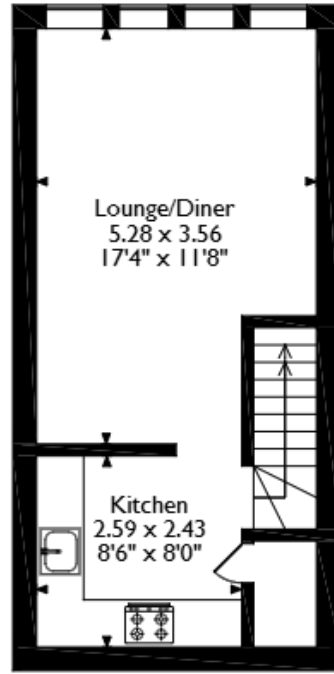

The council tax band is A.

The interior of this well presented property comprises a spacious 1 bedroom and the family bathroom on the ground floor. The first floor consists of the living and dining area and the fitted kitchen. The exterior boasts a private rear patio, perfect for enjoying the summer months.

This exciting opportunity should not be missed. All enquiries can be made through Bettermove.

Old Groveway, Simpson, Milton Keynes
 Approximate Gross Internal Area
 51 Sq M/549 Sq Ft

Ground Floor

First Floor