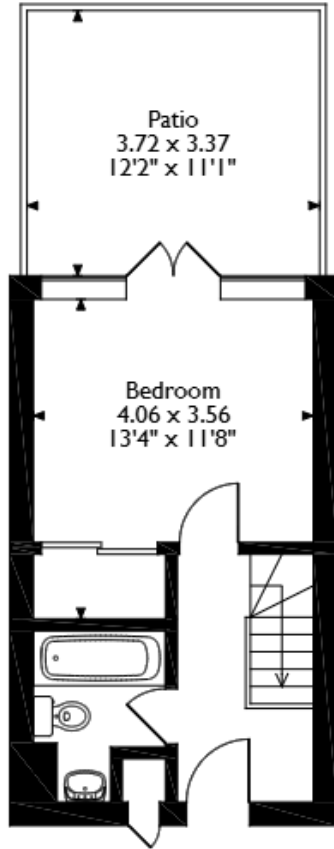

The council tax band is A.

The interior of this well presented property comprises a spacious 1 bedroom and the family bathroom on the ground floor. The first floor consists of the living and dining area and the fitted kitchen. The exterior boasts a private rear patio, perfect for enjoying the summer months.

This exciting opportunity should not be missed. All enquiries can be made through Bettermove.

Old Groveway, Simpson, Milton Keynes
 Approximate Gross Internal Area
 51 Sq M/549 Sq Ft

Ground Floor

First Floor