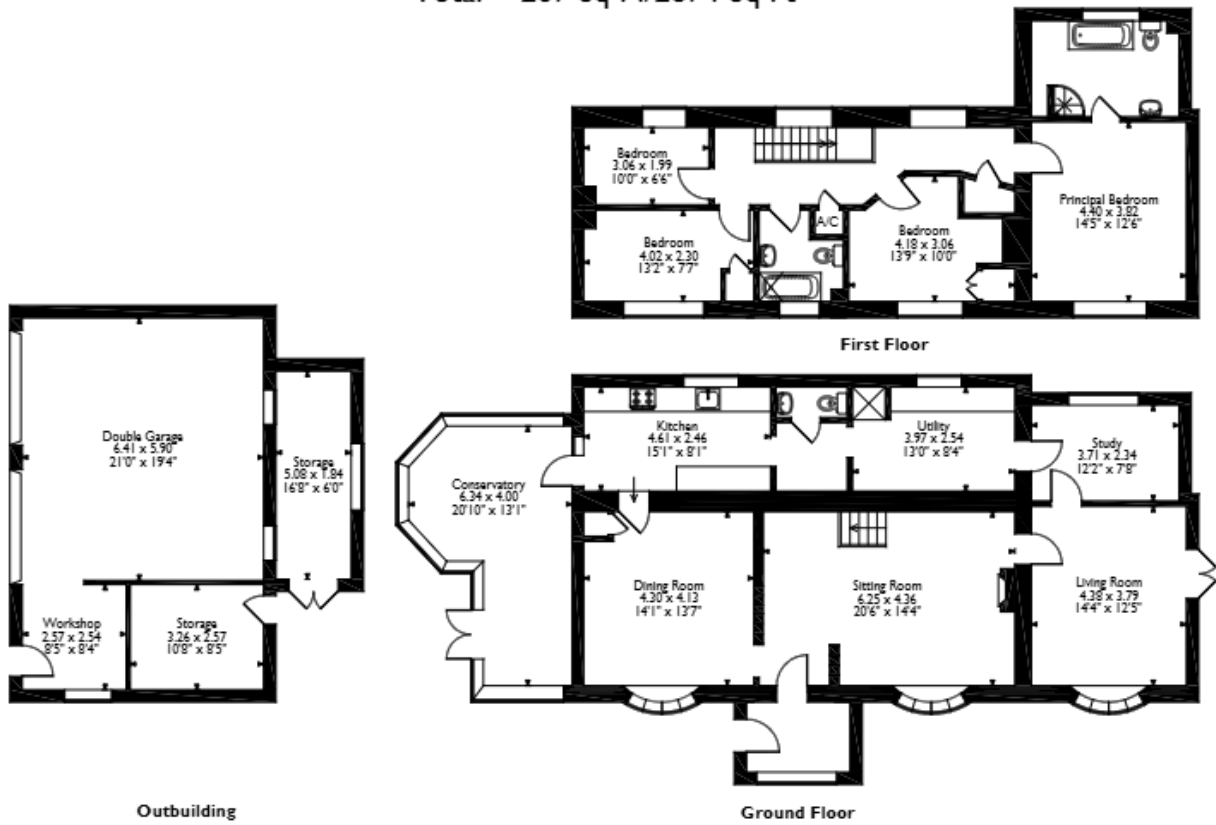

The property benefits from oil central heating, and has mostly double glazing throughout, with ample off road parking available.

The council tax band is E.

The interior of this property mixes characteristic features with modern living. The ground floor comprises two reception rooms, dining room, fitted kitchen, with attached utility room, study, WC, and conservatory on the ground floor. The first floor consists of four good sized bedrooms, with the master bedrooms benefitting from its own en-suite, alongside the family bathroom. Outside, the property boasts a separate outbuilding, which includes a double garage, workshop and store room, as well as large gardens, mainly laid to lawn, perfect for enjoying the summer months.

This exciting investment opportunity should not be missed! All enquiries can be made through Bettermove.

Rose Cottage, Nursery Lane, Hockwold, Thetford, Norfolk  
 Approximate Gross Internal Area  
 Main House = 203 Sq M/2185 Sq Ft  
 Double Garage/Outbuilding = 64 Sq M/689 Sq Ft  
 Total = 267 Sq M/2874 Sq Ft